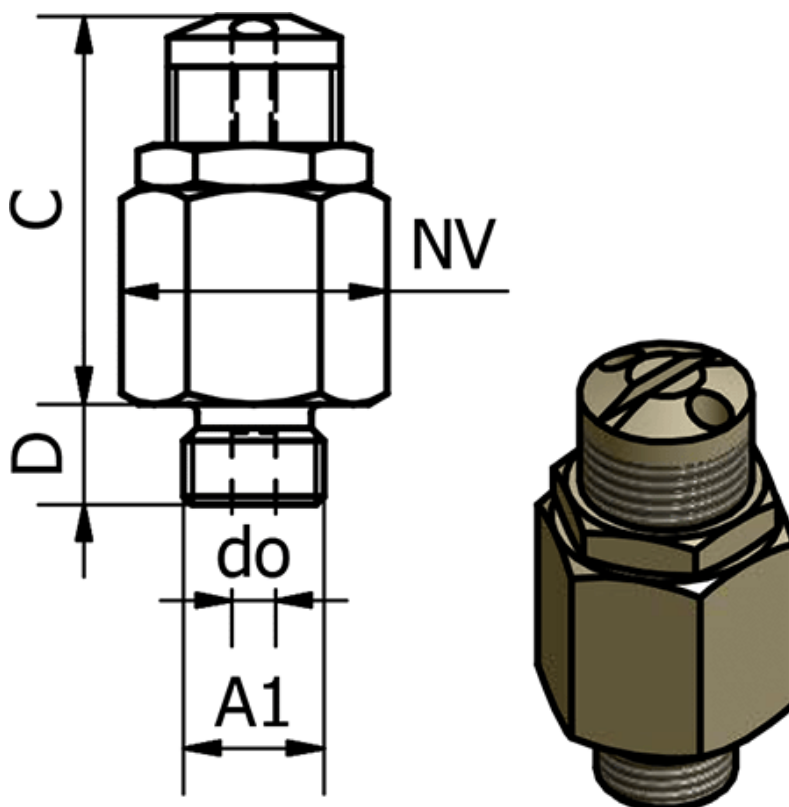

Data Sheet

Article number: 58621820ES

Description: Mini safety valve 218.20-ES, - G 1/4"

Measures

C	= 27
D	= 7
do	= 3
NV	= 16
Set pressure	= 0,5 - 1 bar
Thread A1	= G 1/4"